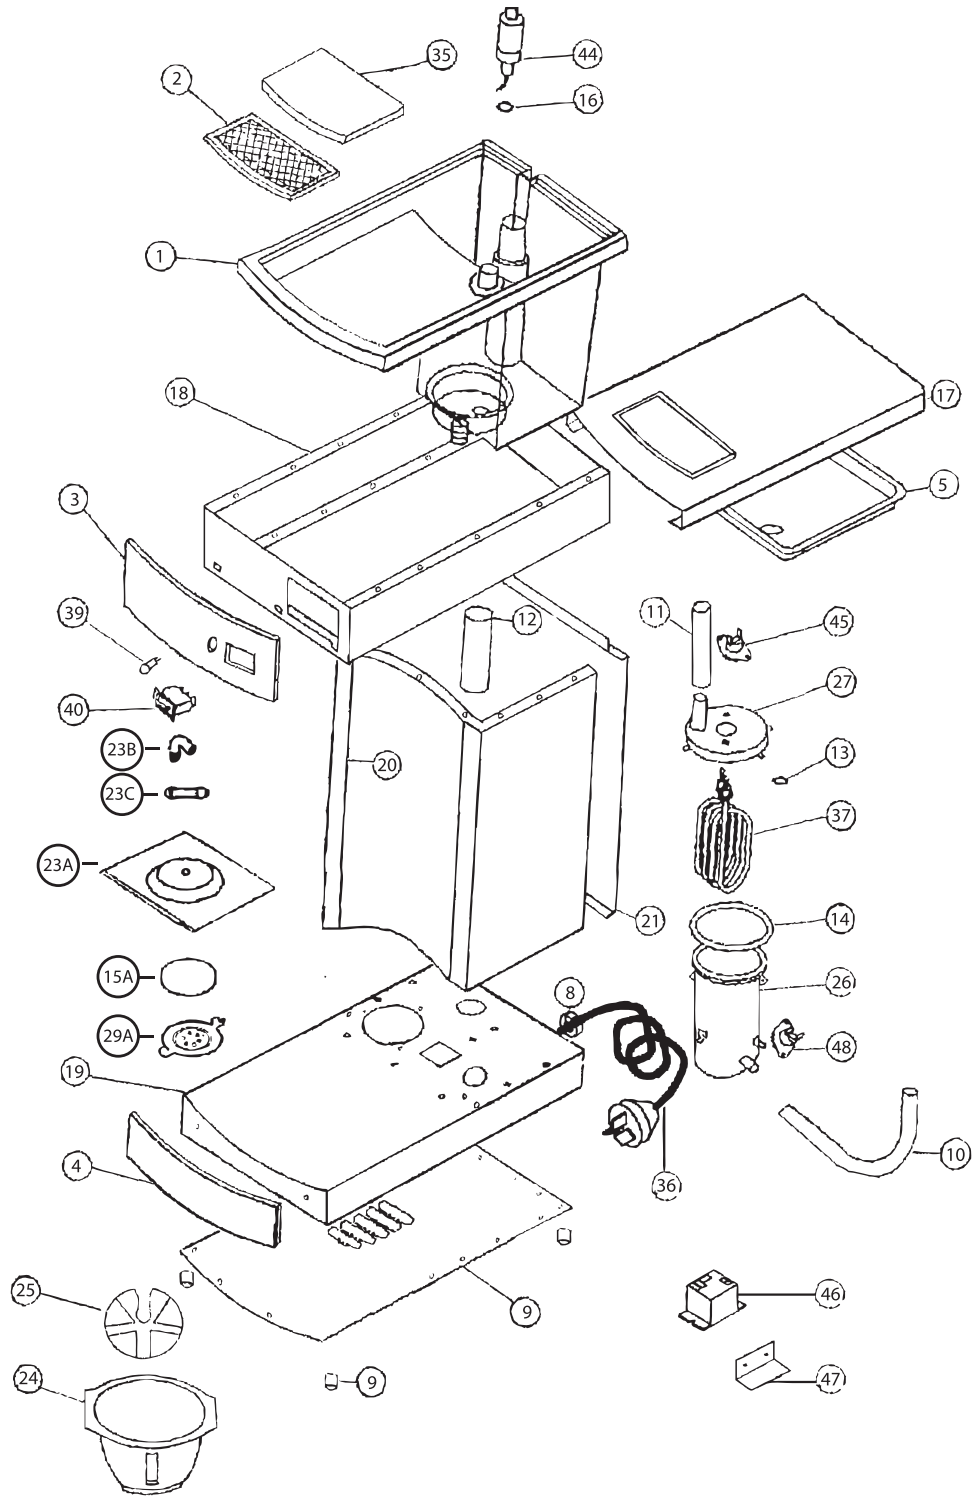

Parts Breakdown

Model CM-CN-0002-A 44314

Parts Breakdown

Model CM-CN-0002-A 44314

Item No.	Description	Position	Item No.	Description	Position	Item No.	Description	Position
67725	Reservoir for 44314	1	67741	Upper Cover for 44314	17	67754	Support Frame for 44314	30
67726	Grill Reservoir for 44314	2	67742	Upper Frame for 44314	18	67757	Lid of Reservoir for 44314	35
67727	Indicate Panel for 44314	3	67743	Base Frame for 44314	19	67758	Power Cable and Cord for 44314	36
67728	Lower Panel for 44314	4	67744	Body Frame for 44314	20	67759	Heating Element for 44314	37
67729	Plastic Mist Partition for 44314	5	67745	Rear Frame for 44314	21	67760	Indication Lamp Red for 44314	39
67730	Stainless Steel Mist Partition for 44314	5	67746	Bottom Cover for 44314	22	68297	Indication Lamp Green for 44314	39
67732	Power Cable Protector (Wire Clip) for 44314	8	AJ483	Sprinkler Plate for 44314	23A	67761	Power Switch Twin for 44314	40
67733	Bottom Heel for 44314	9	AJ481	Sprinkler Water Out Tube for 44314	23B	67762	Power Switch Single for 44314	40
67734	Silicon Pipe Water In for 44314	10	AJ482	Stainless Steel Connected Tube for 44314	23C	67764	Float Switch for 44314	44
67736	Spillway Tube (Reservoir) for 44314	12	67748	Stainless Steel Filter Pan for 44314	24	67765	Float Switch for Auto Serial for 44314	44
67737	Sealing Washer of Heater for 44314	13	67771	Filter Pan and Spring Complete Set for 44314	24, 25	67766	Thermostat Auto 105 Degrees C for 44314	45
67770	Boiler Tank Complete Set for 44314	13, 14, 26, 27, 38, 48	67749	New Spring for 44314	25	67767	Thermostat Manual 145 Degrees C for 44314	48
67738	Sealing Washer of Boiler for 44314	14	67750	Boiler Tank for 44314	26	67768	Relay for 44314	46
AJ484	Sealing Washer of Sprinkler for 44314	15A	67751	Lid Boiler for 44314	27	67769	Relay Holder for 44314	47
67740	Sealing Washer of Float for 44314	16	AJ485	Sprinkler Cover (6 Holes) for 44314	29A			